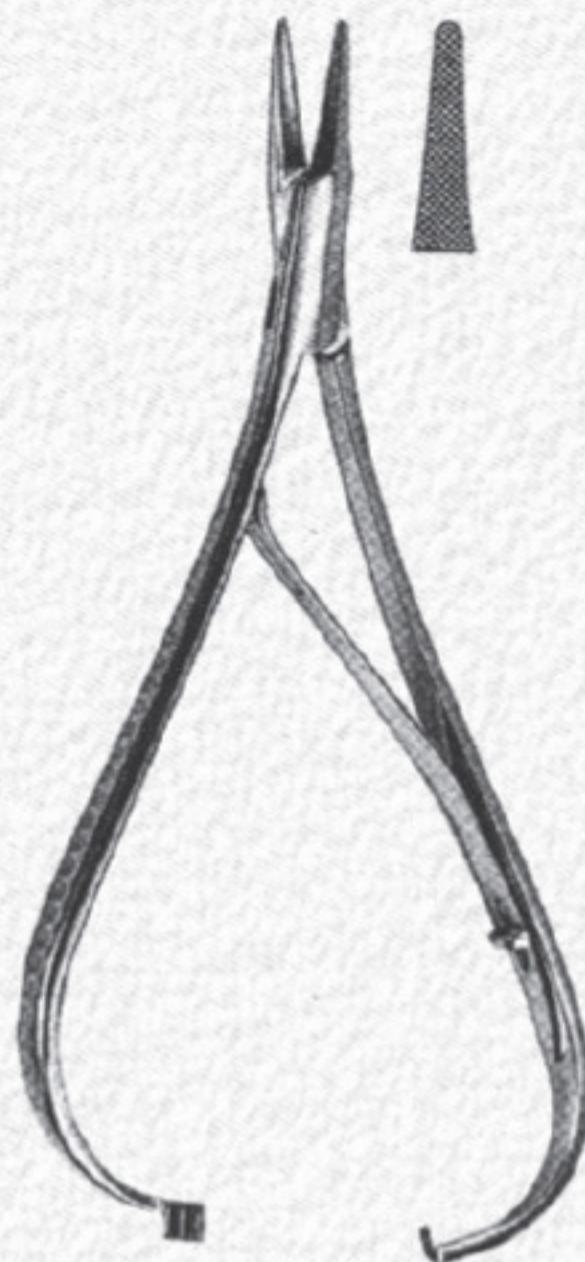

Needle Holders

Designed for Frontal & Palate Suture

786-462
Adson
17,5 cm

Needle holders with Scissors

786-463
Heger-Olson
14 cm

786-464
Gillies
15 cm

Needle Holders

786-465
Mathieu
14 cm.

786-466
Mathieu
14 cm.

786-467
Boynton
12 cm.

786-468
Castroviejo
14 cm.

786-469
Castroviejo
14 cm.

Curved, Straight,

786-470
Castroviejo
13 cm.

786-471
Arruga
16 cm.