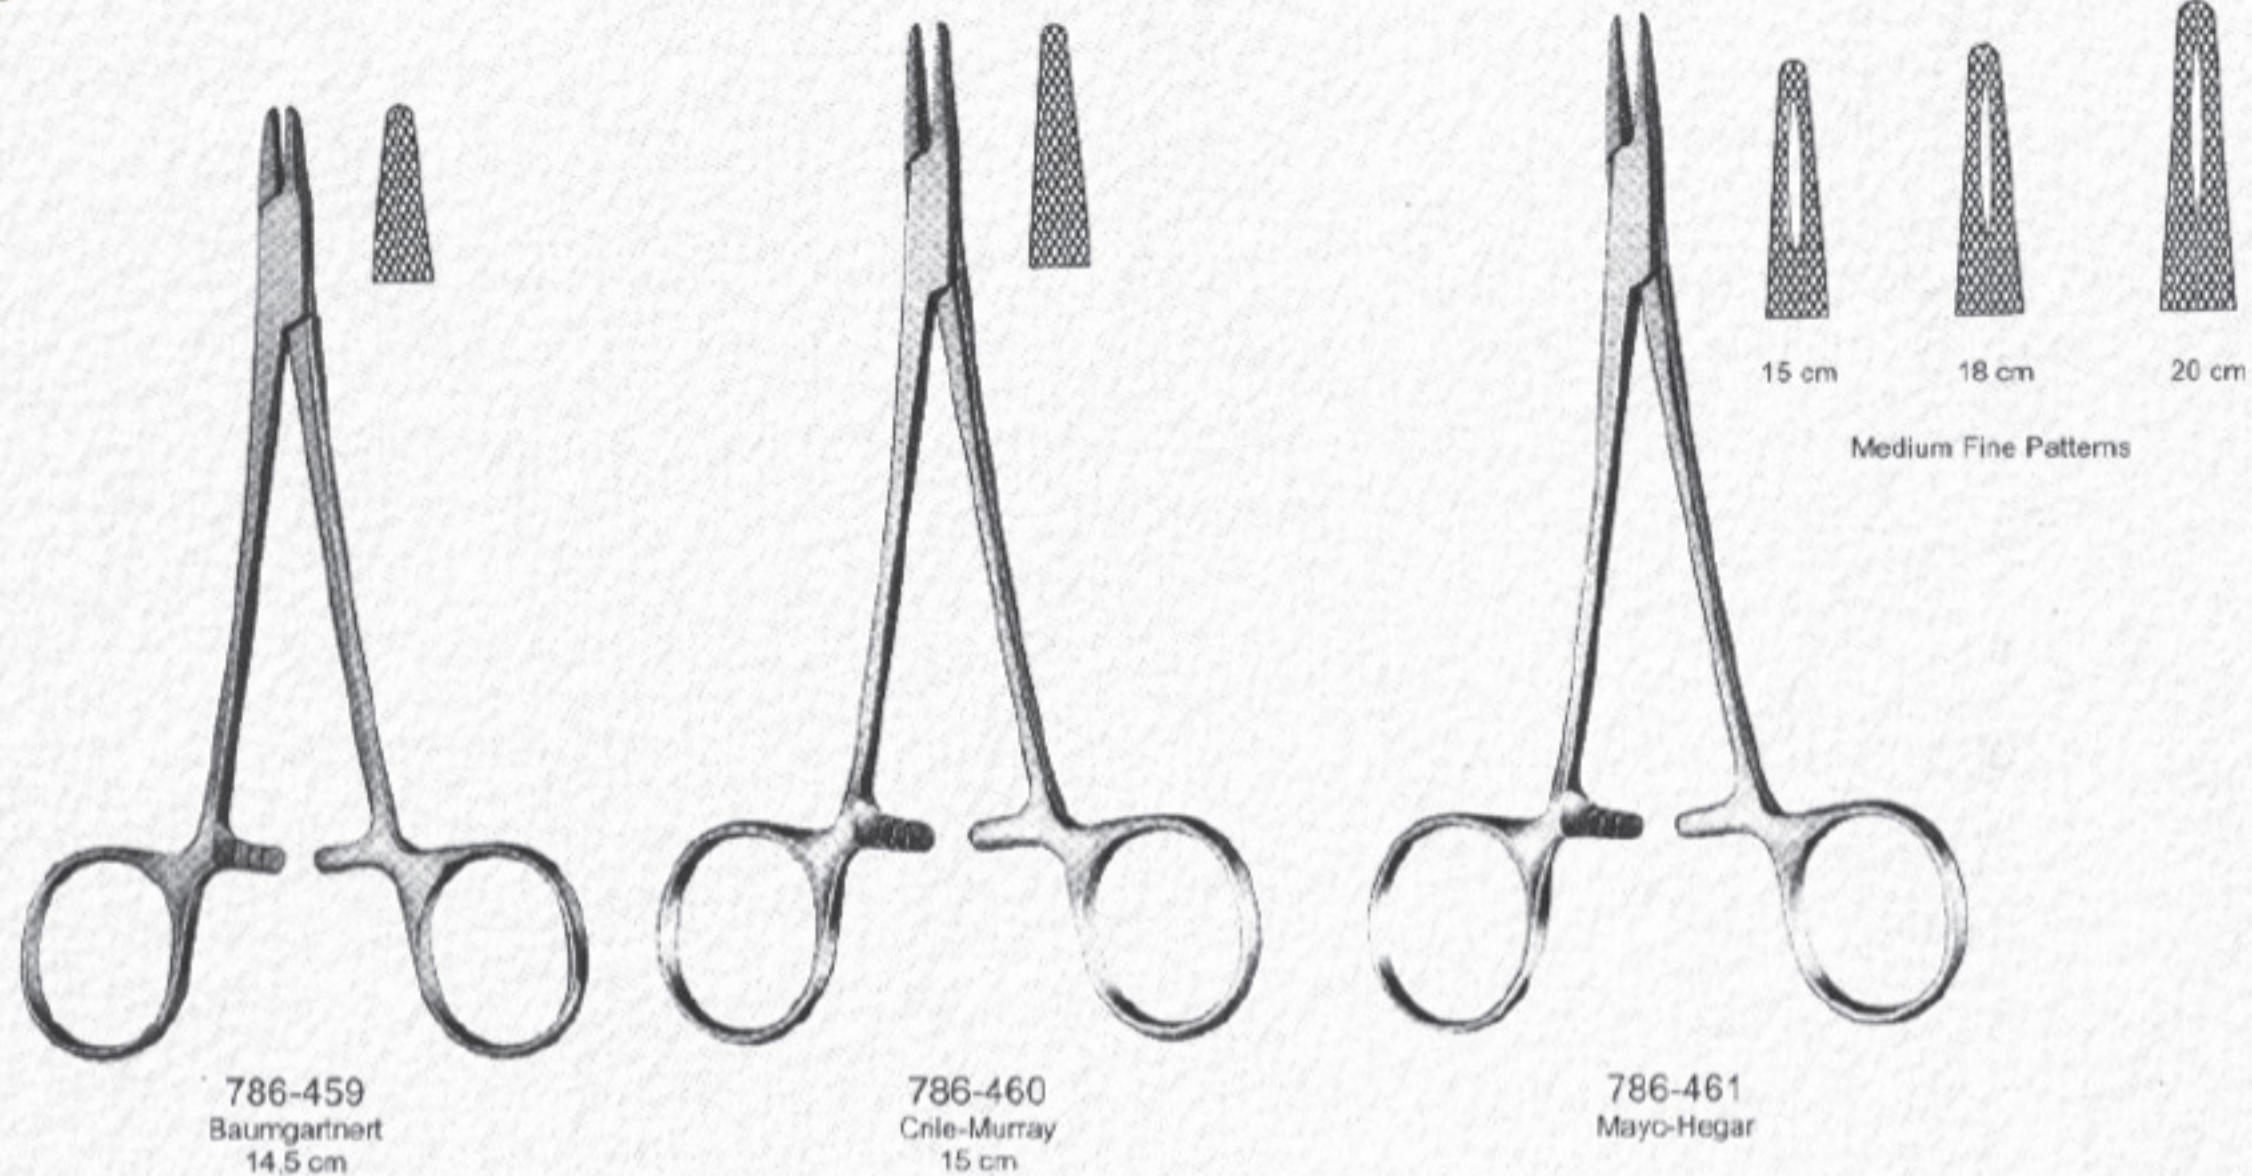

Needle Holders

Designed for Frontal & Palate Suture

786-462
Adson
17,5 cm

Needle holders with Scissors

786-463
Heger-Olson
14 cm

786-464
Gillies
15 cm

Needle Holders

786-465
Mathieu
14 cm.

786-466
Mathieu
14 cm.

786-467
Boynton
12 cm.

786-468
Castroviejo
14 cm.

786-469
Castroviejo
14 cm.

Curved, Straight,

786-470
Castroviejo
13 cm.

786-471
Arruga
16 cm.