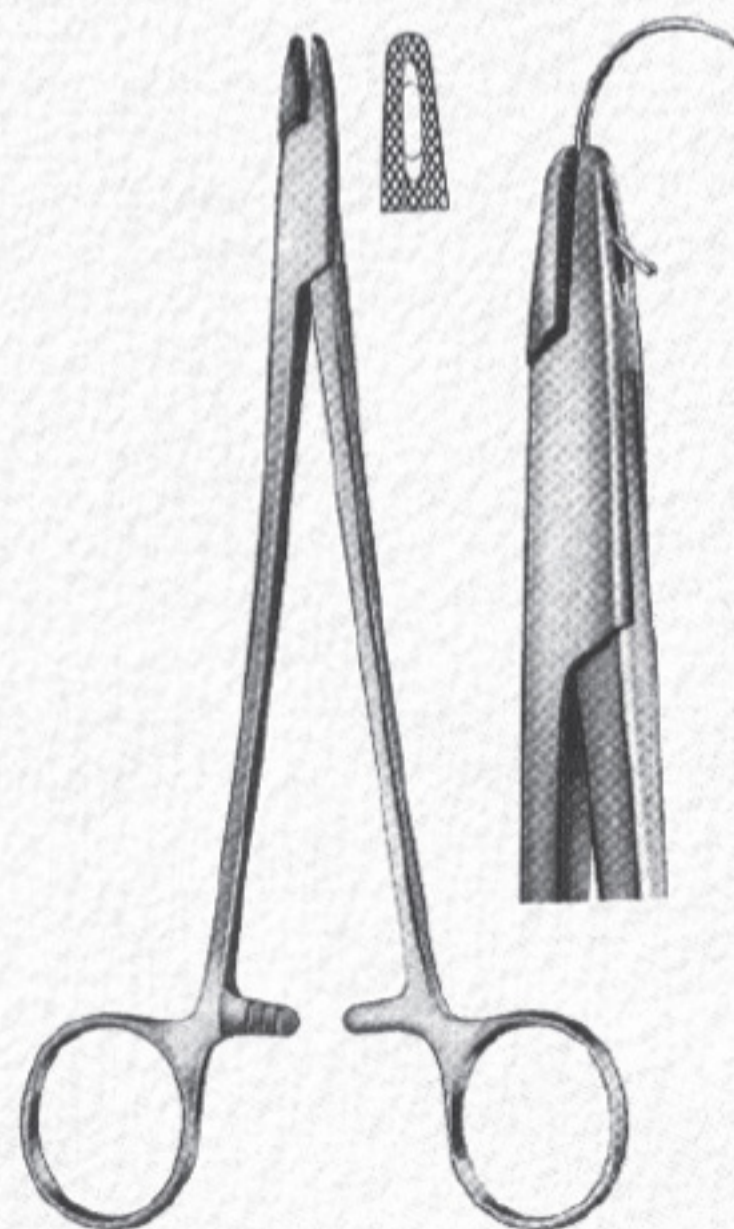

Needle Holders

Designed for Frontal & Palate Suture

786-462
Adson
17,5 cm

Needle holders with Scissors

786-463
Heger-Olson
14 cm

786-464
Gillies
15 cm

Needle Holders

786-465
Mathieu
14 cm.

786-466
Mathieu
14 cm.

786-467
Boynton
12 cm.

786-468
Castroviejo
14 cm.

786-469
Castroviejo
14 cm.

Curved, Straight,

786-470
Castroviejo
13 cm.

786-471
Arruga
16 cm.