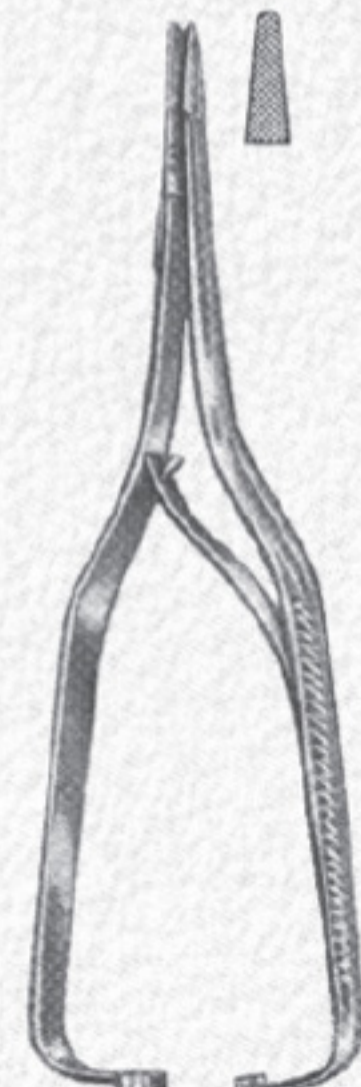

Needle Holders

Designed for Frontal & Palate Suture

786-462
Adson
17,5 cm

Needle holders with Scissors

786-463
Heger-Olson
14 cm

786-464
Gillies
15 cm

Needle Holders

786-465
Mathieu
14 cm.

786-466
Mathieu
14 cm.

786-467
Boynton
12 cm.

786-468
Castroviejo
14 cm.

786-469
Castroviejo
14 cm.

Curved, Straight,

786-470
Castroviejo
13 cm.

786-471
Arruga
16 cm.