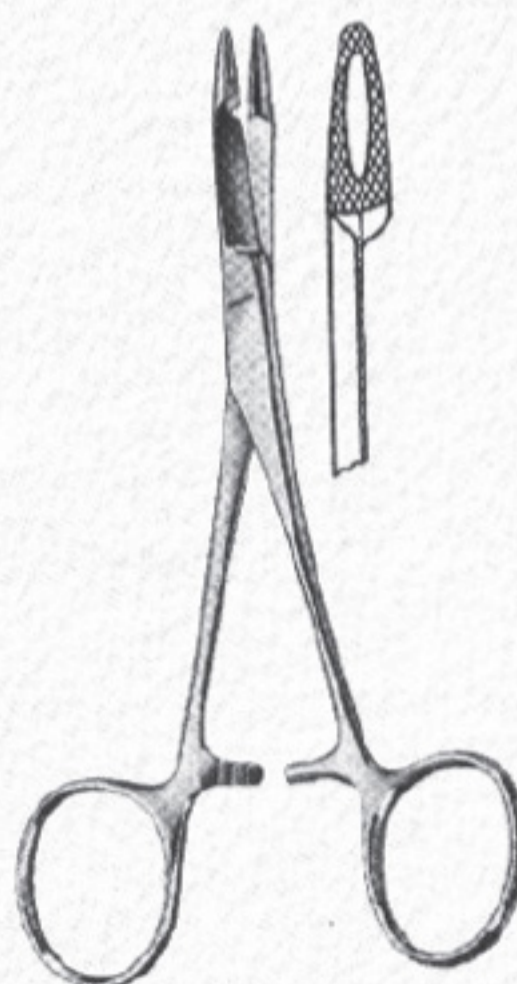

Needle Holders

Designed for Frontal & Palate Suture

786-462
Adson
17,5 cm

Needle holders with Scissors

786-463
Heger-Olson
14 cm

786-464
Gillies
15 cm

Needle Holders

786-465
Mathieu
14 cm.

786-466
Mathieu
14 cm.

786-467
Boynton
12 cm.

786-468
Castroviejo
14 cm.

786-469
Castroviejo
14 cm.

Curved, Straight,

786-470
Castroviejo
13 cm.

786-471
Arruga
16 cm.