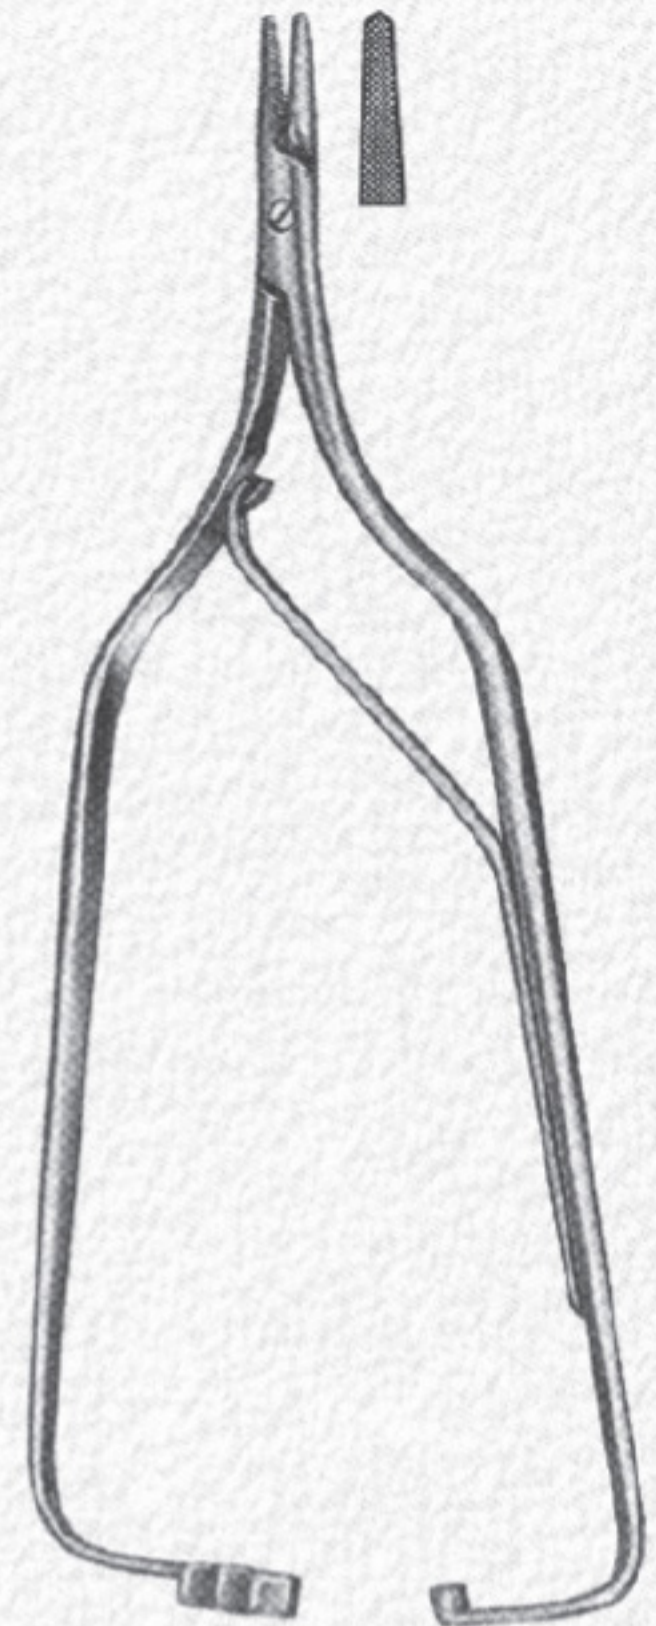

Needle Holders

Designed for Frontal & Palate Suture

786-462
Adson
17,5 cm

Needle holders with Scissors

786-463
Heger-Olson
14 cm

786-464
Gillies
15 cm

Needle Holders

786-465
Mathieu
14 cm.

786-466
Mathieu
14 cm.

786-467
Boynton
12 cm.

786-468
Castroviejo
14 cm.

786-469
Castroviejo
14 cm.

Curved, Straight,

786-470
Castroviejo
13 cm.

786-471
Arruga
16 cm.