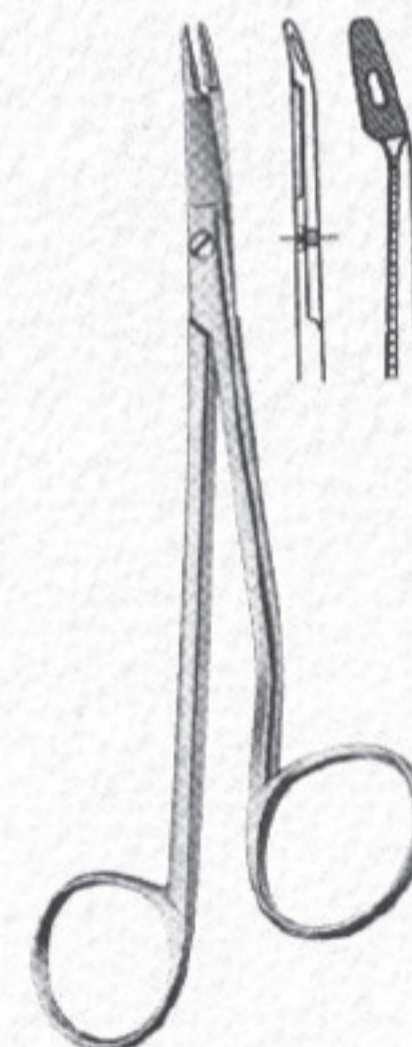

Needle Holders

Designed for Frontal & Palate Suture

786-462
Adson
17,5 cm

Needle holders with Scissors

786-463
Heger-Olson
14 cm

786-464
Gillies
15 cm

Needle Holders

786-465
Mathieu
14 cm.

786-466
Mathieu
14 cm.

786-467
Boynton
12 cm.

786-468
Castroviejo
14 cm.

786-469
Castroviejo
14 cm.

Curved, Straight,

786-470
Castroviejo
13 cm.

786-471
Arruga
16 cm.