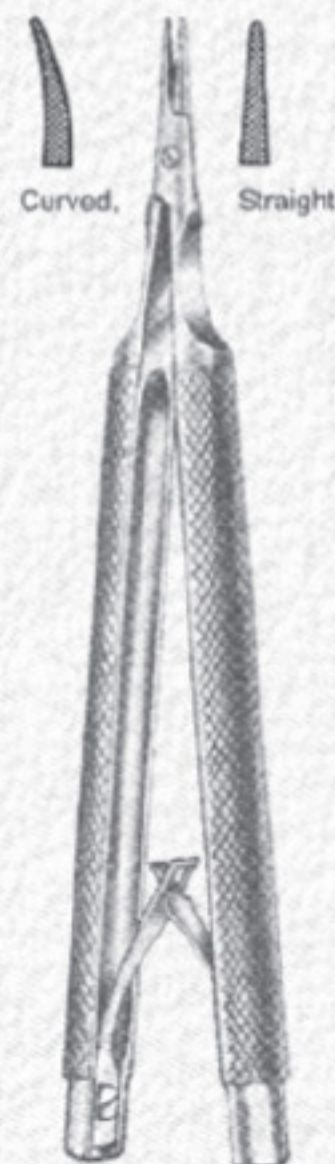

Needle Holders

Designed for Frontal & Palate Suture

786-462
Adson
17,5 cm

Needle holders with Scissors

786-463
Heger-Olson
14 cm

786-464
Gillies
15 cm

Needle Holders

786-465
Mathieu
14 cm.

786-466
Mathieu
14 cm.

786-467
Boynton
12 cm.

786-468
Castroviejo
14 cm.

786-469
Castroviejo
14 cm.

Curved, Straight,

786-470
Castroviejo
13 cm.

786-471
Arruga
16 cm.