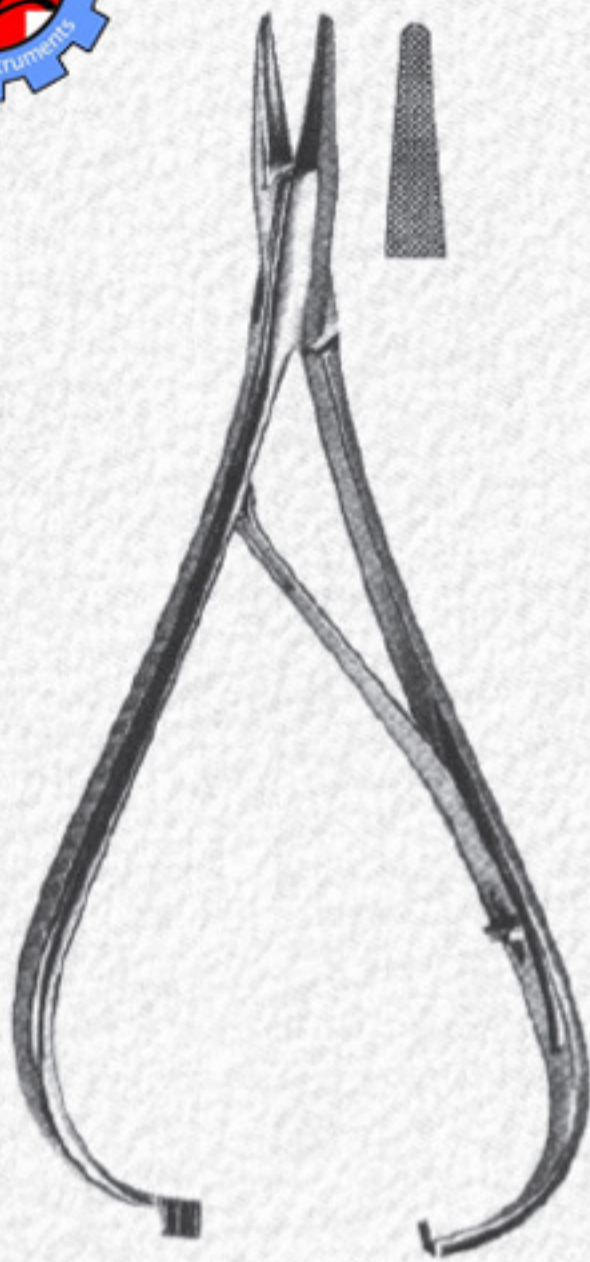

Needle Holders

Designed for Frontal & Palate Suture

786-462
Adson
17,5 cm

Needle holders with Scissors

786-463
Heger-Olson
14 cm

786-464
Gillies
15 cm

Needle Holders

786-465
Mathieu
14 cm.

786-466
Mathieu
14 cm.

786-467
Boynton
12 cm.

786-468
Castroviejo
14 cm.

786-469
Castroviejo
14 cm.

Curved, Straight,

786-470
Castroviejo
13 cm.

786-471
Arruga
16 cm.