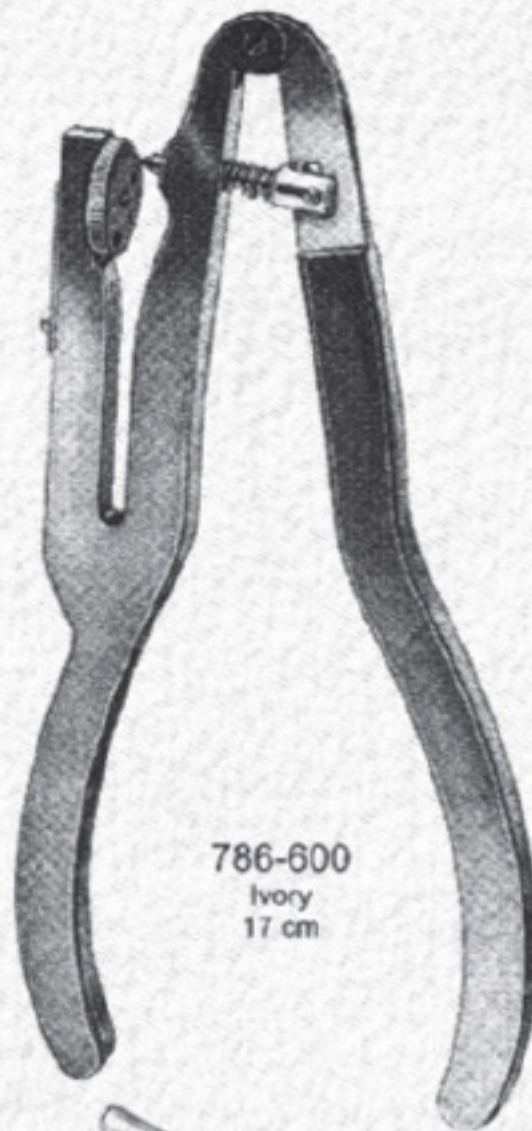

Rubber Dam Instruments

Clamp forceps

786-596
Ivory lightweight
17 cm

786-597
Brewer
17.5 cm

786-598
Stoke
17.5 cm

Punch forceps

786-599
Ainsworth
17 cm

786-600
Ivory
17 cm

Rubber Dam Frame

786-601