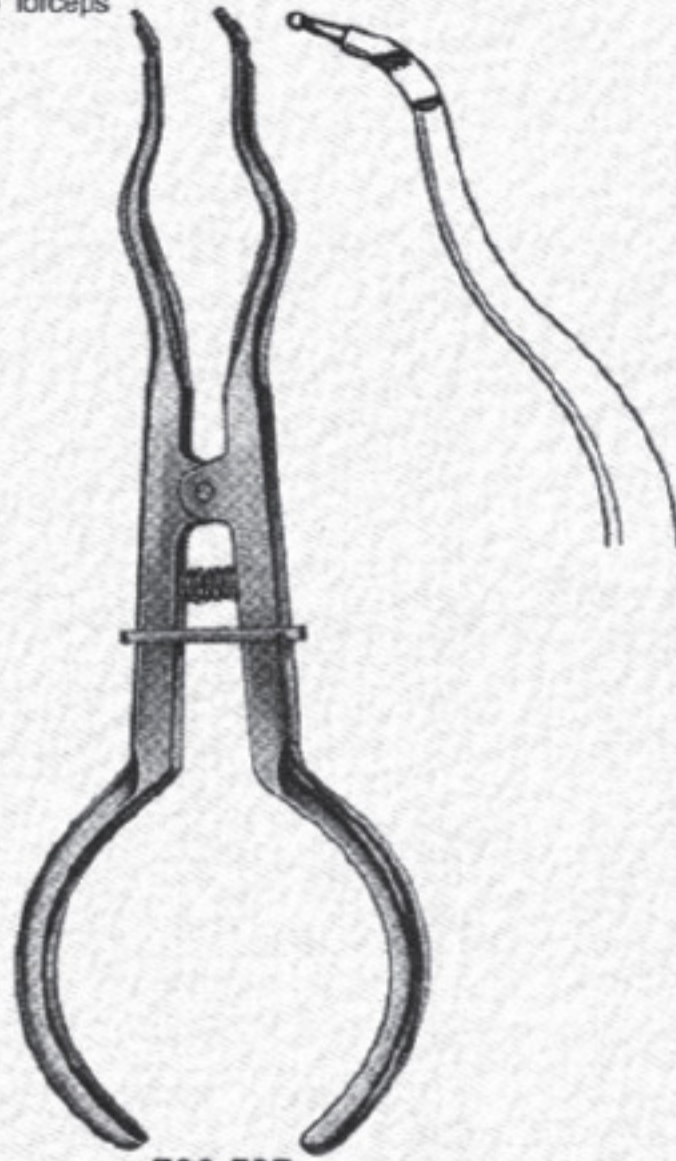

Rubber Dam Instruments

Clamp forceps

786-596
Ivory lightweight
17 cm

786-597
Brewer
17.5 cm

786-598
Stoke
17.5 cm

Punch forceps

786-599
Ainsworth
17 cm

786-600
Ivory
17 cm

Rubber Dam Frame

786-601