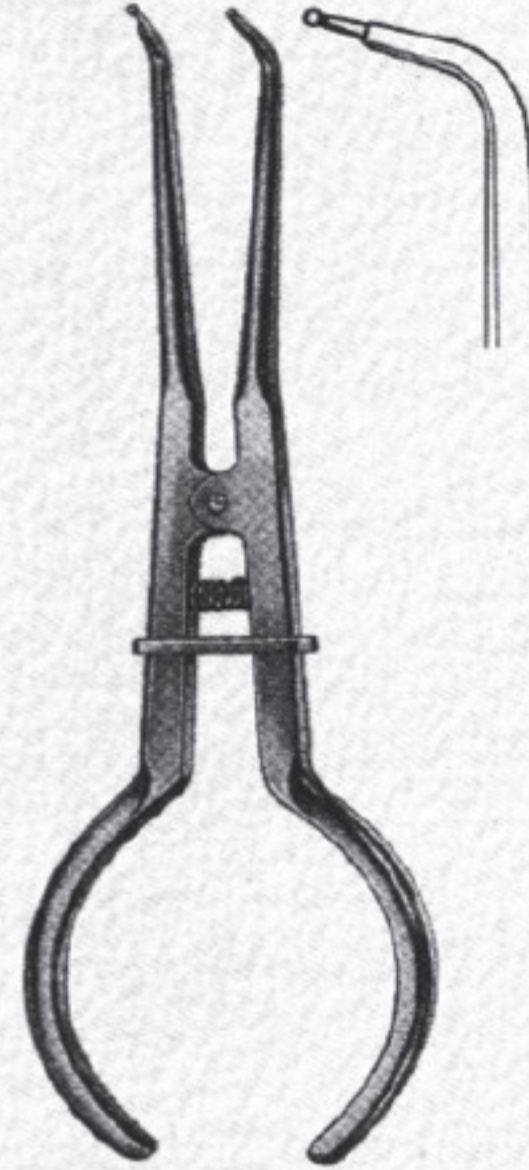

Rubber Dam Instruments

Clamp forceps

786-596
Ivory lightweight
17 cm

786-597
Brewer
17.5 cm

786-598
Stoke
17.5 cm

Punch forceps

786-599
Ainsworth
17 cm

786-600
Ivory
17 cm

Rubber Dam Frame

786-601