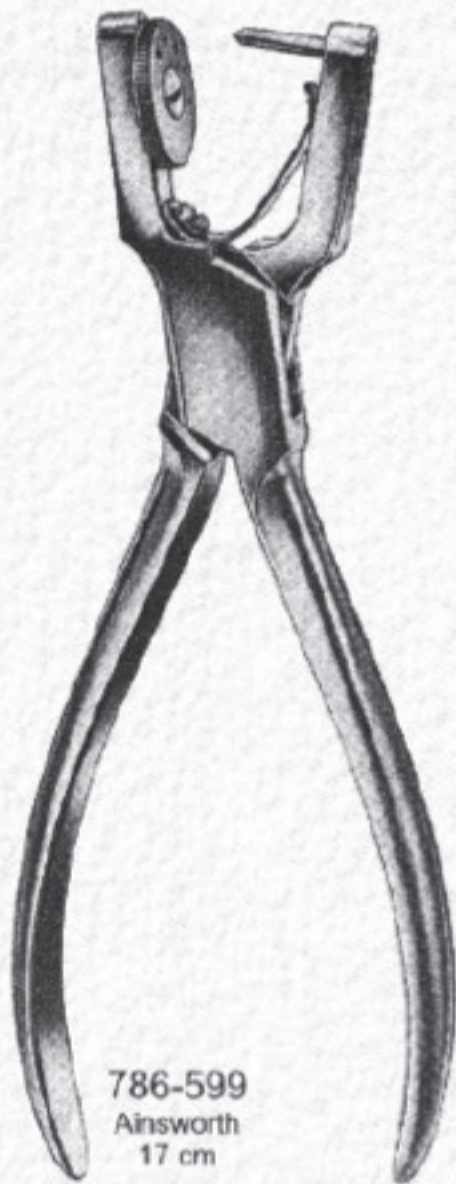

Rubber Dam Instruments

Clamp forceps

786-596
Ivory lightweight
17 cm

786-597
Brewer
17.5 cm

786-598
Stoke
17.5 cm

Punch forceps

786-599
Ainsworth
17 cm

786-600
Ivory
17 cm

Rubber Dam Frame

786-601