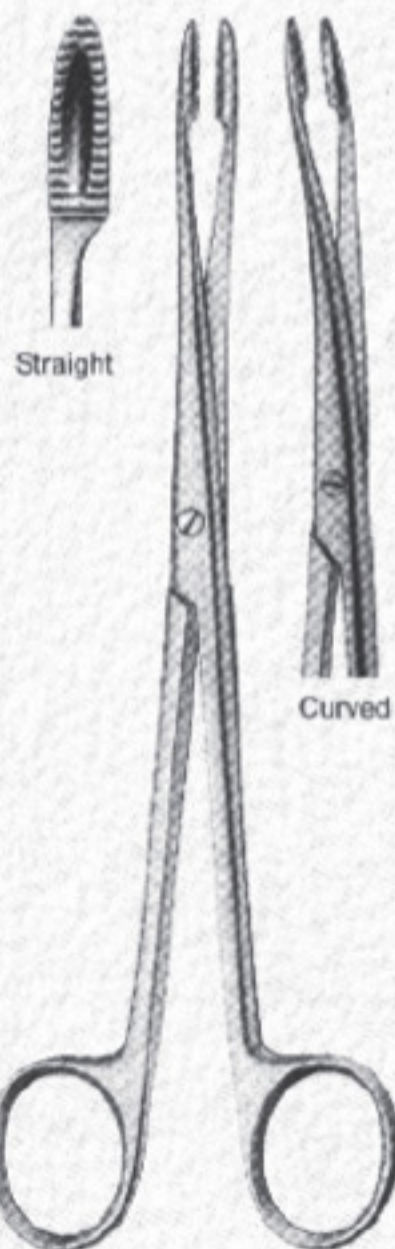

Sponge and Dressing forceps

786-451
Without Ratchet
14,5 cm

786-452
With Ratchet
14,5 cm

786-453
Curved
17,5 cm*

786-454
Curved
21 cm

786-455
Without Ratchet
18 cm

786-456
With Ratchet
18 cm

786-457
Without Ratchet
20 cm

786-458
With Ratchet
20 cm