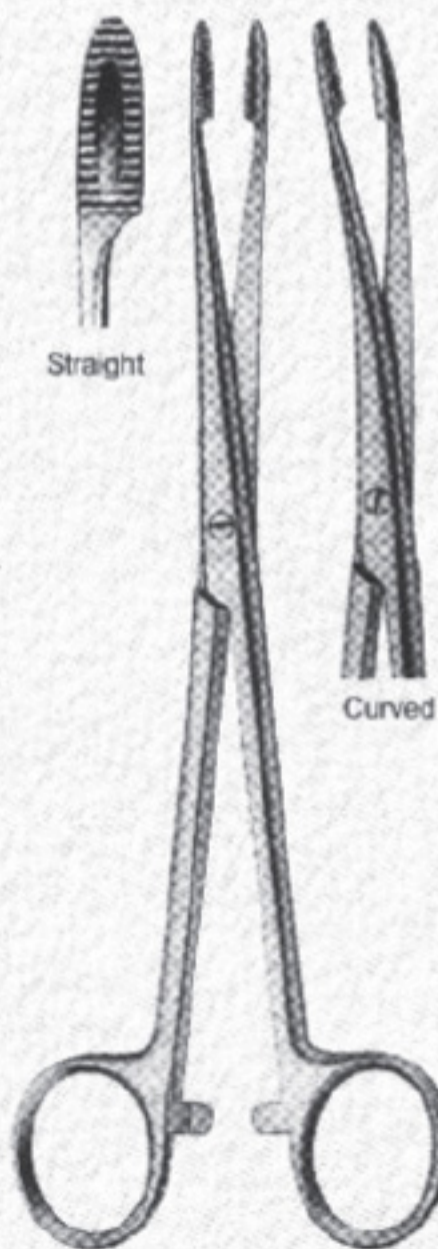

Sponge and Dressing forceps

786-451
Without Ratchet
14,5 cm

786-452
With Ratchet
14,5 cm

786-453
Curved
17,5 cm*

786-454
Curved
21 cm

786-455
Without Ratchet
18 cm

786-456
With Ratchet
18 cm

786-457
Without Ratchet
20 cm

786-458
With Ratchet
20 cm