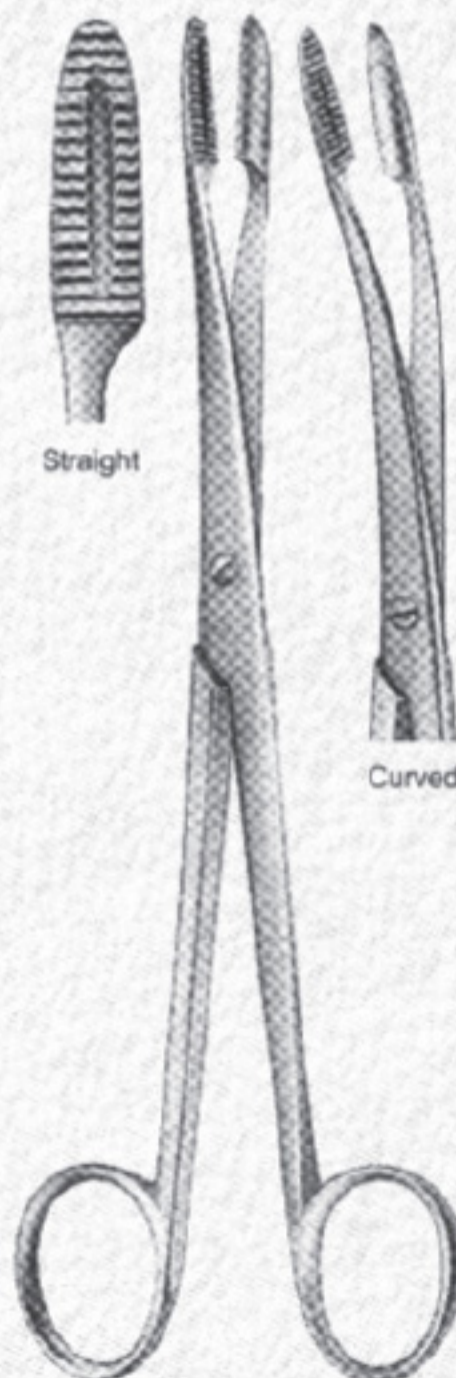

Sponge and Dressing forceps

786-451
Without Ratchet
14,5 cm

786-452
With Ratchet
14,5 cm

786-453
Curved
17,5 cm*

786-454
Curved
21 cm

786-455
Without Ratchet
18 cm

786-456
With Ratchet
18 cm

786-457
Without Ratchet
20 cm

786-458
With Ratchet
20 cm