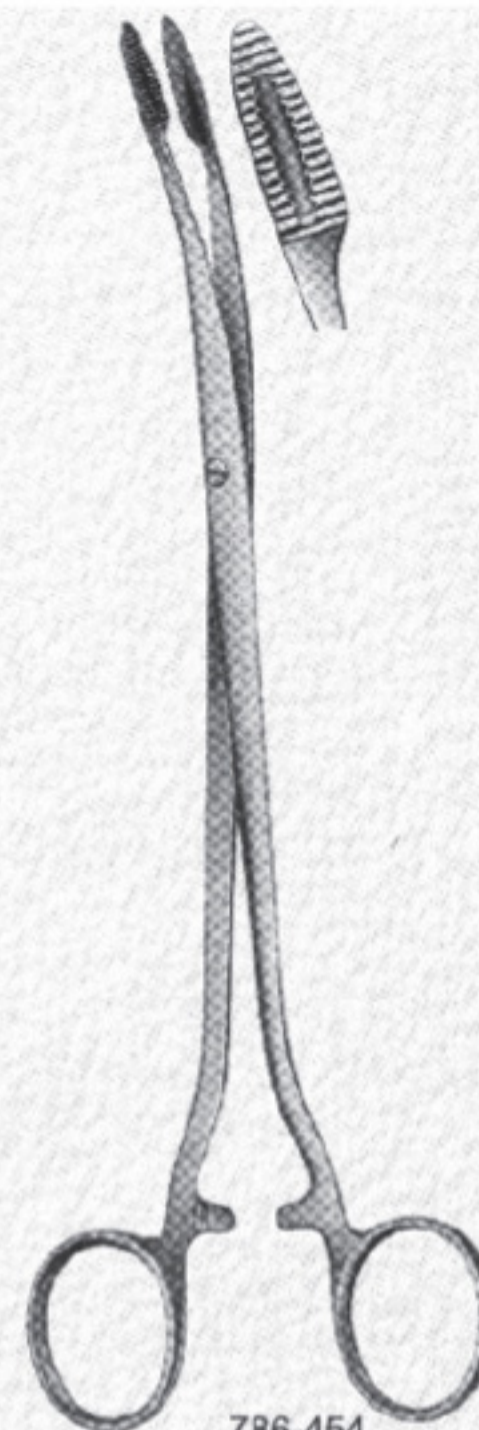

Sponge and Dressing forceps

786-451
Without Ratchet
14,5 cm

786-452
With Ratchet
14,5 cm

786-453
Curved
17,5 cm*

786-454
Curved
21 cm

786-455
Without Ratchet
18 cm

786-456
With Ratchet
18 cm

786-457
Without Ratchet
20 cm

786-458
With Ratchet
20 cm