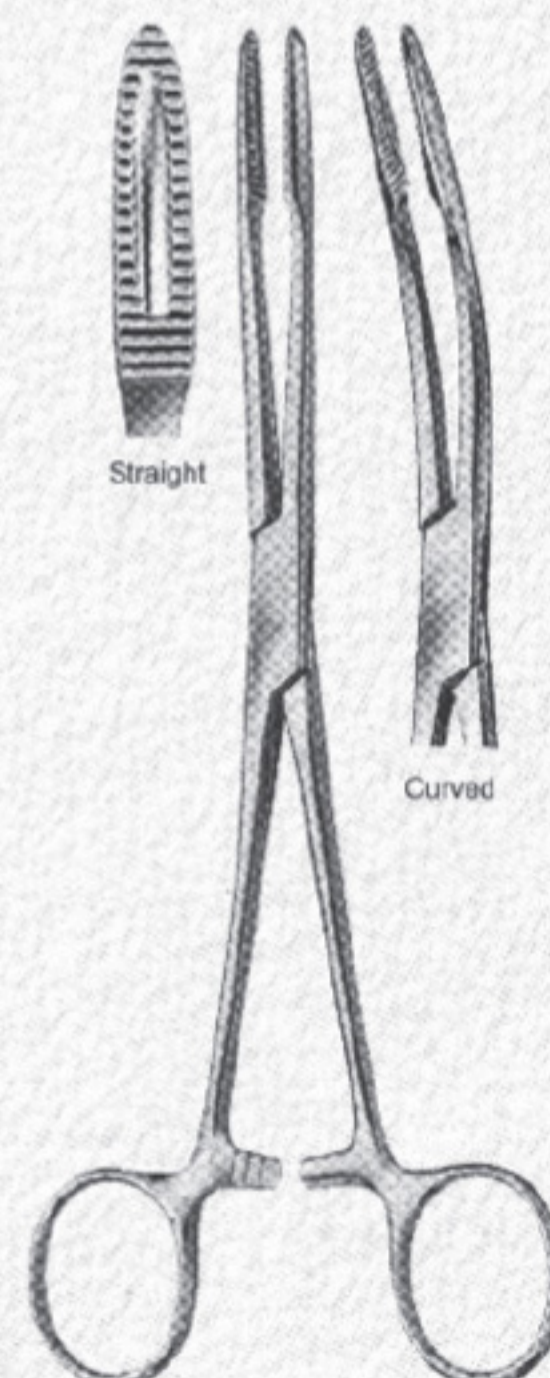

Sponge and Dressing forceps

786-451
Without Ratchet
14,5 cm

786-452
With Ratchet
14,5 cm

786-453
Curved
17,5 cm*

786-454
Curved
21 cm

786-455
Without Ratchet
18 cm

786-456
With Ratchet
18 cm

786-457
Without Ratchet
20 cm

786-458
With Ratchet
20 cm