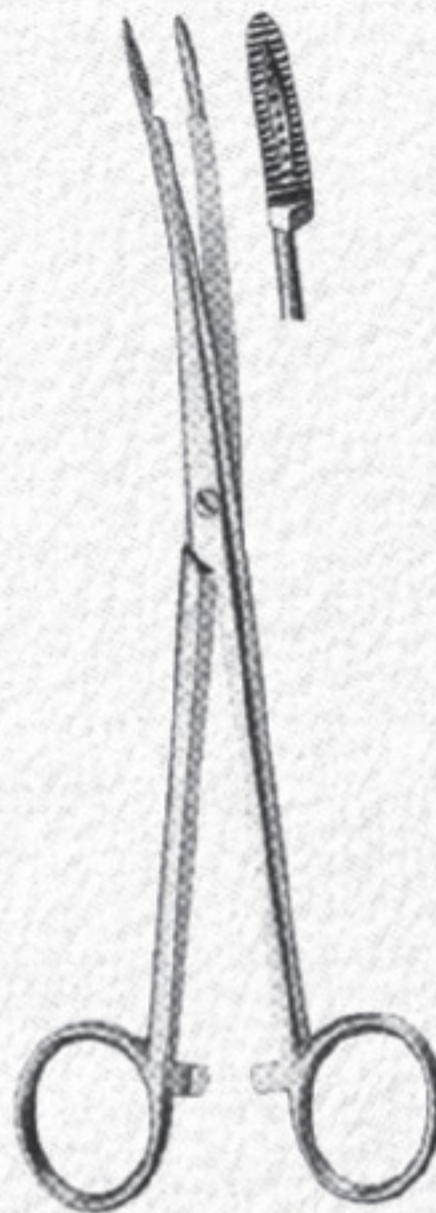

Sponge and Dressing forceps

786-451
Without Ratchet
14,5 cm

786-452
With Ratchet
14,5 cm

786-453
Curved
17,5 cm*

786-454
Curved
21 cm

786-455
Without Ratchet
18 cm

786-456
With Ratchet
18 cm

786-457
Without Ratchet
20 cm

786-458
With Ratchet
20 cm