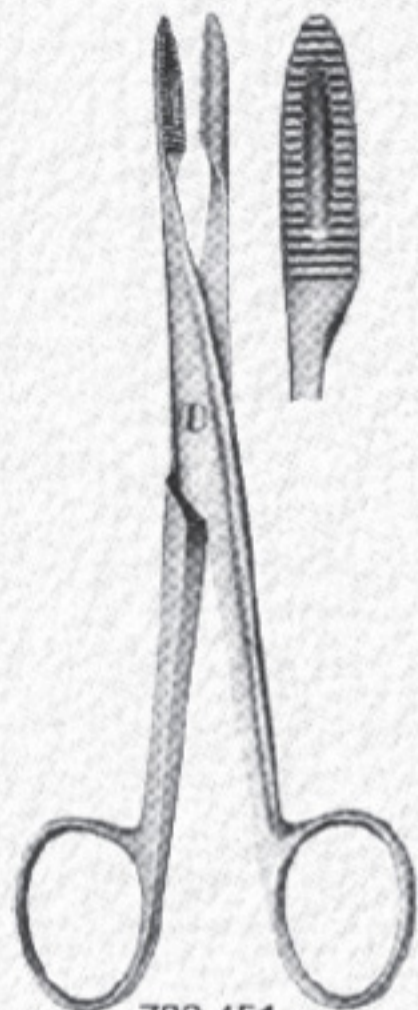

Sponge and Dressing forceps

786-451
Without Ratchet
14,5 cm

786-452
With Ratchet
14,5 cm

786-453
Curved
17,5 cm*

786-454
Curved
21 cm

786-455
Without Ratchet
18 cm

786-456
With Ratchet
18 cm

786-457
Without Ratchet
20 cm

786-458
With Ratchet
20 cm