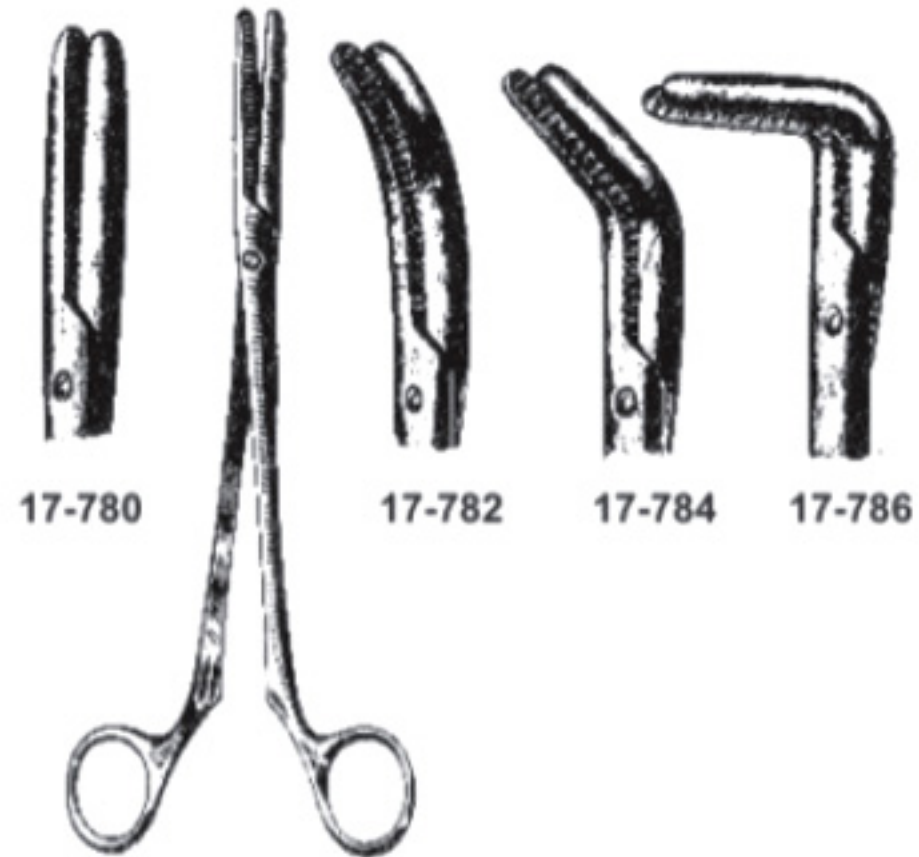

2

3

4

DEAN SHALLCROSS
17-720 18cm

PERITONEAL FORCEPS

DESJARDIN
17-730 21cm

PHANEUF
17-740 21.5cm
17-742 21.5cm

17-740

17-742

17-750

17-760

HEANEY
17-750 19.5cm 17-760
17-752 21 cm 17-762
17-754 23 cm 17-764

GENERAL INSTRUMENTS HYSTERECTOMY FORCEPS

MOYNIHAN
17-770 23cm
17-772 24cm

SPENCERWELLS
17-780 24cm
17-782 24cm
17-784 24cm
17-786 24cm