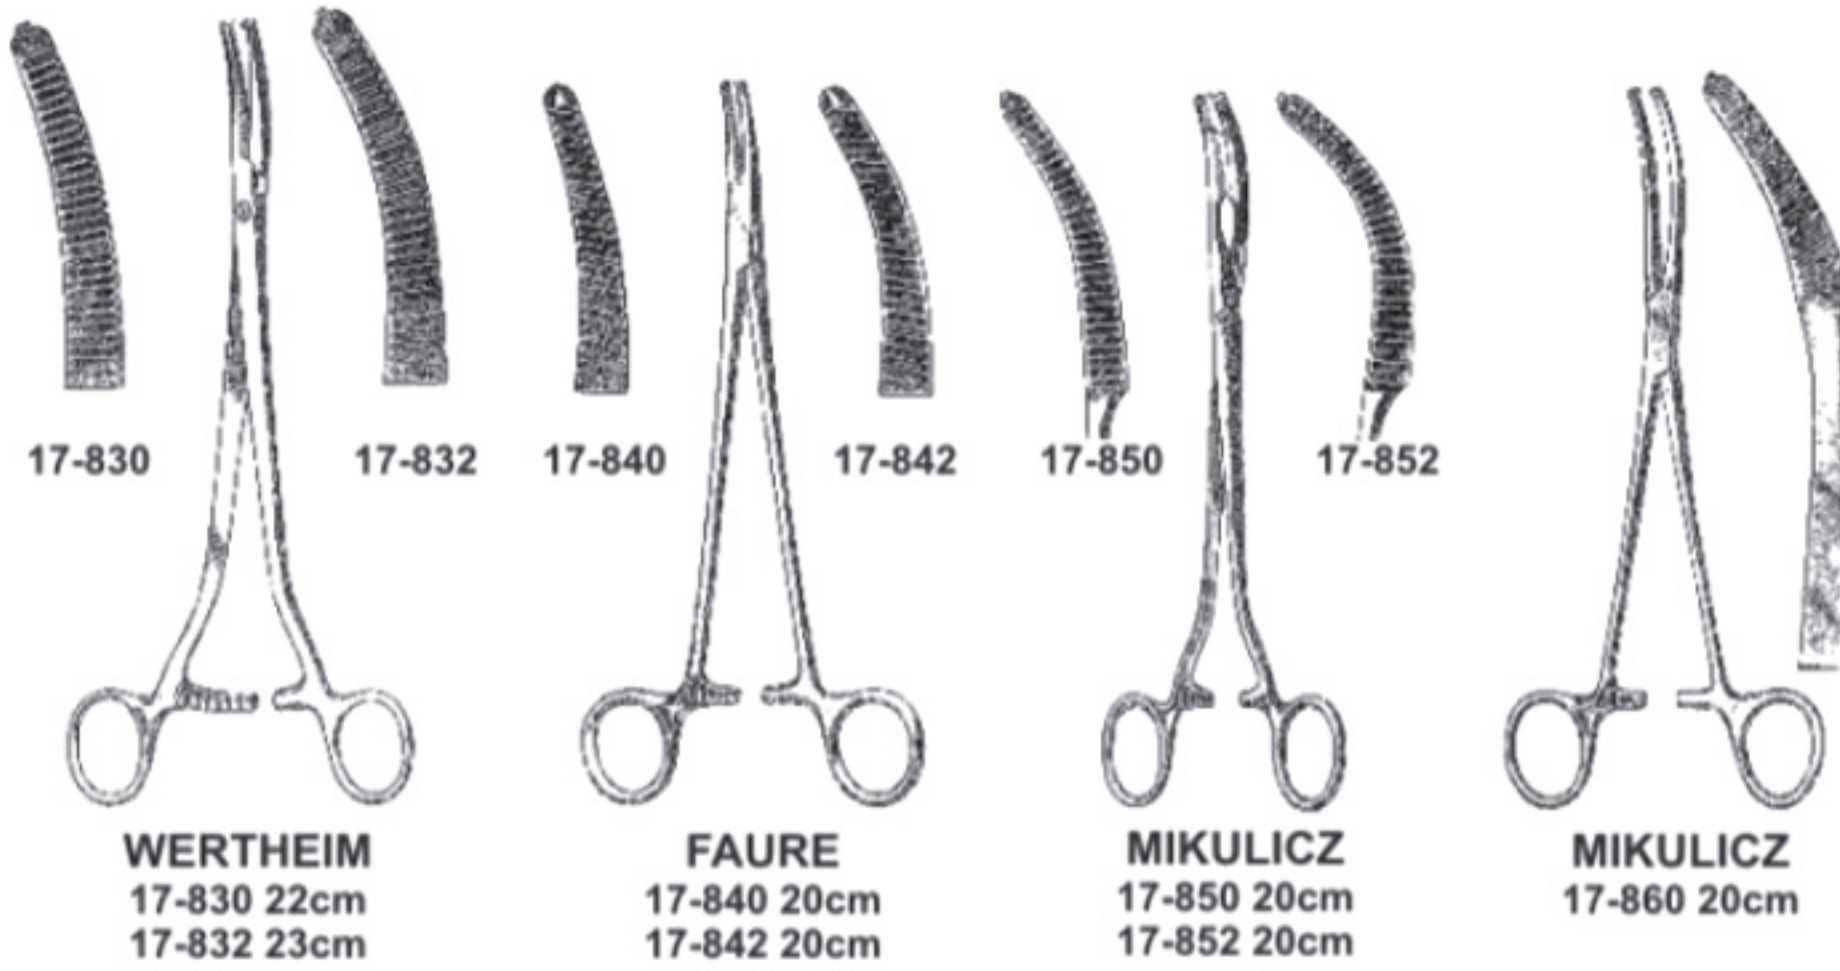

FAURE
17-790 25cm

WERTHEIM
17-800 25cm

WERTHEIM
17-810 23cm

WERTHEIM-CULLEN
17-820 21.5cm

GENERAL INSTRUMENTS PERITONEAL FORCEPS

BRONCHUS FORCEPS

GENERAL INSTRUMENTS

TOWEL CLAMPS