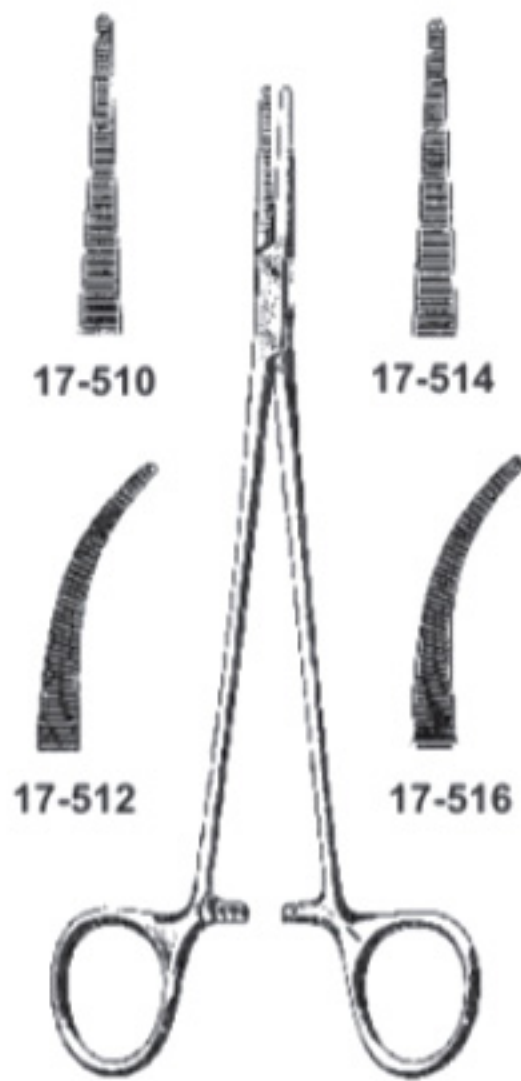

HOPFNER
17-460 16cm

COLLIN
17-470 14cm

WILLET-MARTEL
17-480 19cm

PRATT
17-490 15cm

PENNINGTON
17-500 15.5cm
17-502 20cm

GENERAL INSTRUMENTS HAEMOSTATIC FORCEPS

HALSTEAD MOSQUITO

	STR	LEN	CUR	LEN
17-510	18cm		17-512	
17-514	1:2 18cm		1:2 17-516	
17-520	20cm		17-522	
17-524	1:2 20cm		1:2 17-526	

BAINBRIDGE

	STR	LEN	CUR	LEN
17-550	15cm		17-560	
17-452	18cm		17-562	

HEISS

17-540	20cm
17-542	20cm
17-544	20cm

RUMMEL

17-570	Fig. 1	23cm
17-572	Fig. 2	23cm
17-574	Fig. 3	23cm
17-576	Fig. 4	23cm

GENERAL INSTRUMENTS HAEMOSTATIC AND GALL DUCT FORCEPS