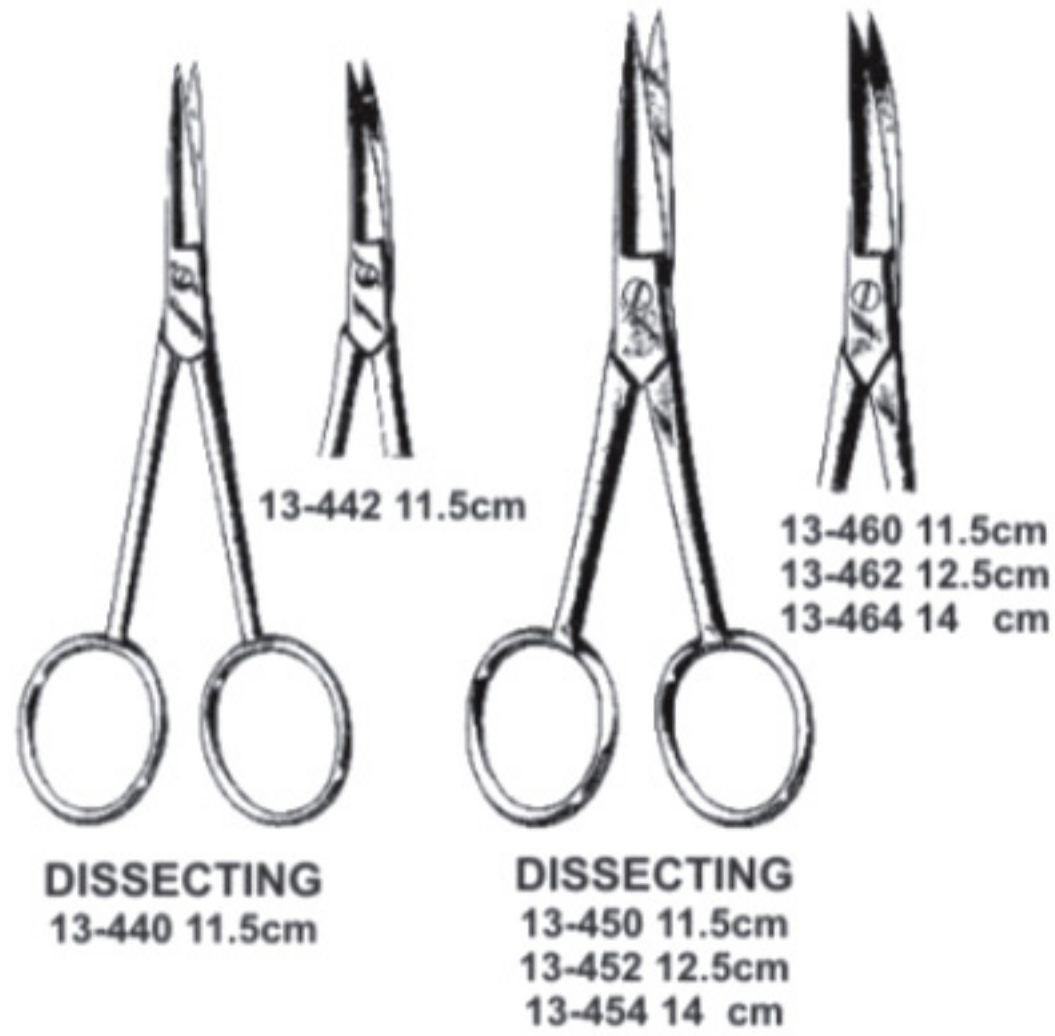

GENERAL INSTRUMENTS

DISSECTING SCISSORS