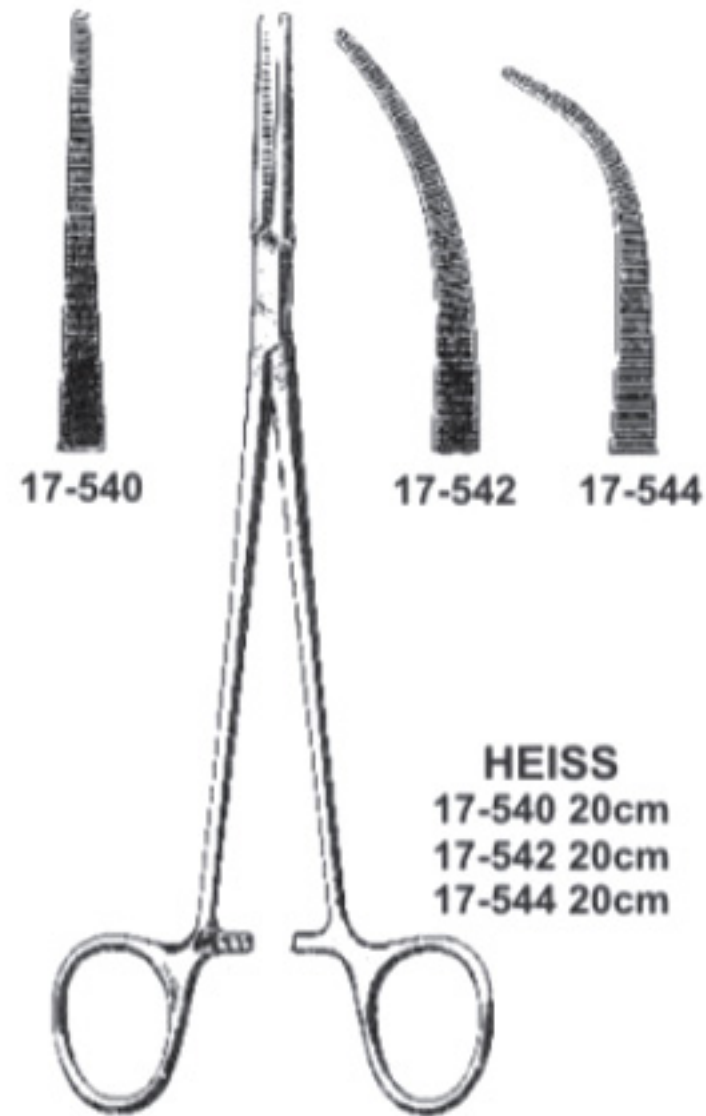

HOPFNER
17-460 16cm

COLLIN
17-470 14cm

WILLET-MARTEL
17-480 19cm

PRATT
17-490 15cm

PENNINGTON
17-500 15.5cm
17-502 20cm

GENERAL INSTRUMENTS HAEMOSTATIC FORCEPS

HALSTEAD MOSQUITO

	STR	LEN	CUR	LEN
17-510	18cm		17-512	
17-514	1:2 18cm		1:2 17-516	
17-520	20cm		17-522	
17-524	1:2 20cm		1:2 17-526	

BAINBRIDGE

	STR	LEN	CUR	LEN
17-550	15cm		17-560	
17-452	18cm		17-562	

HEISS

17-540	20cm
17-542	20cm
17-544	20cm

RUMMEL

17-570	Fig. 1	23cm
17-572	Fig. 2	23cm
17-574	Fig. 3	23cm
17-576	Fig. 4	23cm

GENERAL INSTRUMENTS HAEMOSTATIC AND GALL DUCT FORCEPS