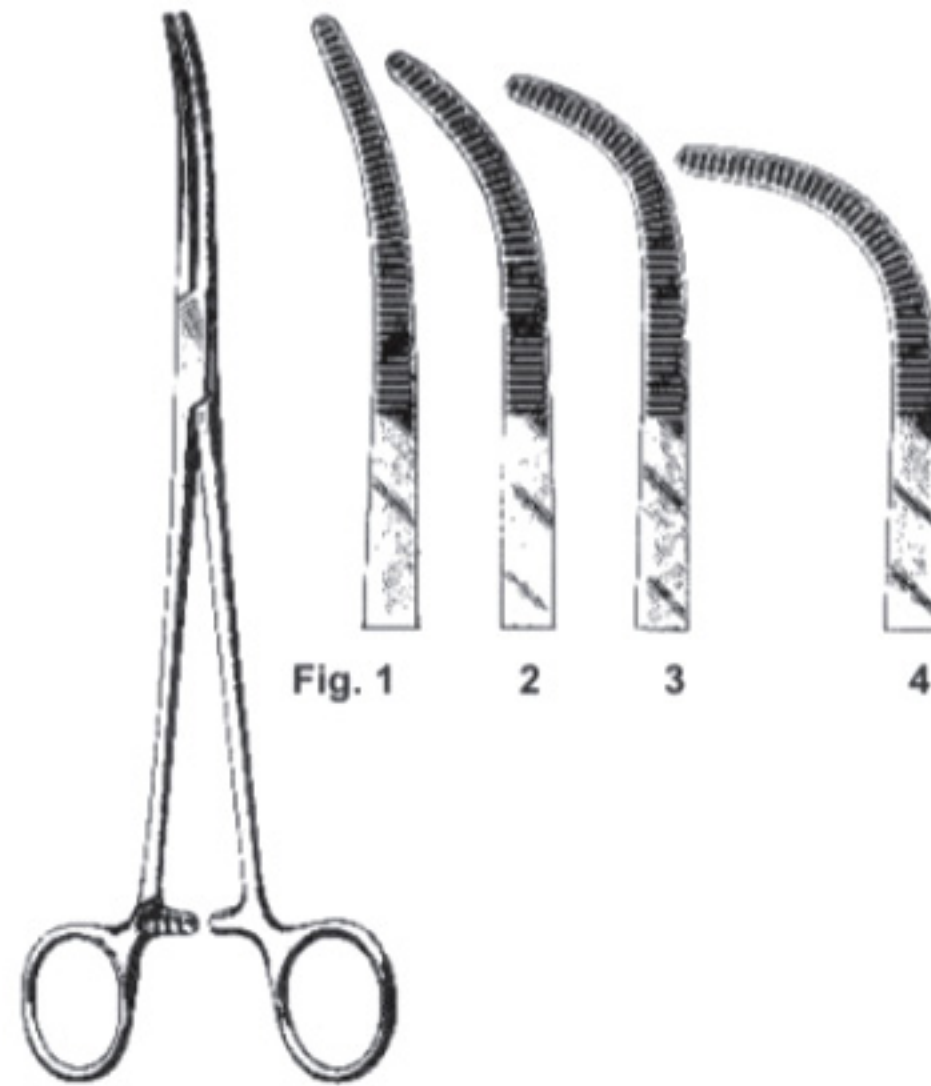

HOPFNER
17-460 16cm

COLLIN
17-470 14cm

WILLET-MARTEL
17-480 19cm

PRATT
17-490 15cm

PENNINGTON
17-500 15.5cm
17-502 20cm

GENERAL INSTRUMENTS HAEMOSTATIC FORCEPS

HALSTEAD MOSQUITO

	STR	LEN	CUR	LEN
17-510	18cm		17-512	
17-514	1:2 18cm		1:2 17-516	
17-520	20cm		17-522	
17-524	1:2 20cm		1:2 17-526	

BAINBRIDGE

	STR	LEN	CUR	LEN
17-550	15cm		17-560	
17-452	18cm		17-562	

HEISS

17-540	20cm
17-542	20cm
17-544	20cm

RUMMEL

17-570	Fig. 1	23cm
17-572	Fig. 2	23cm
17-574	Fig. 3	23cm
17-576	Fig. 4	23cm

GENERAL INSTRUMENTS HAEMOSTATIC AND GALL DUCT FORCEPS