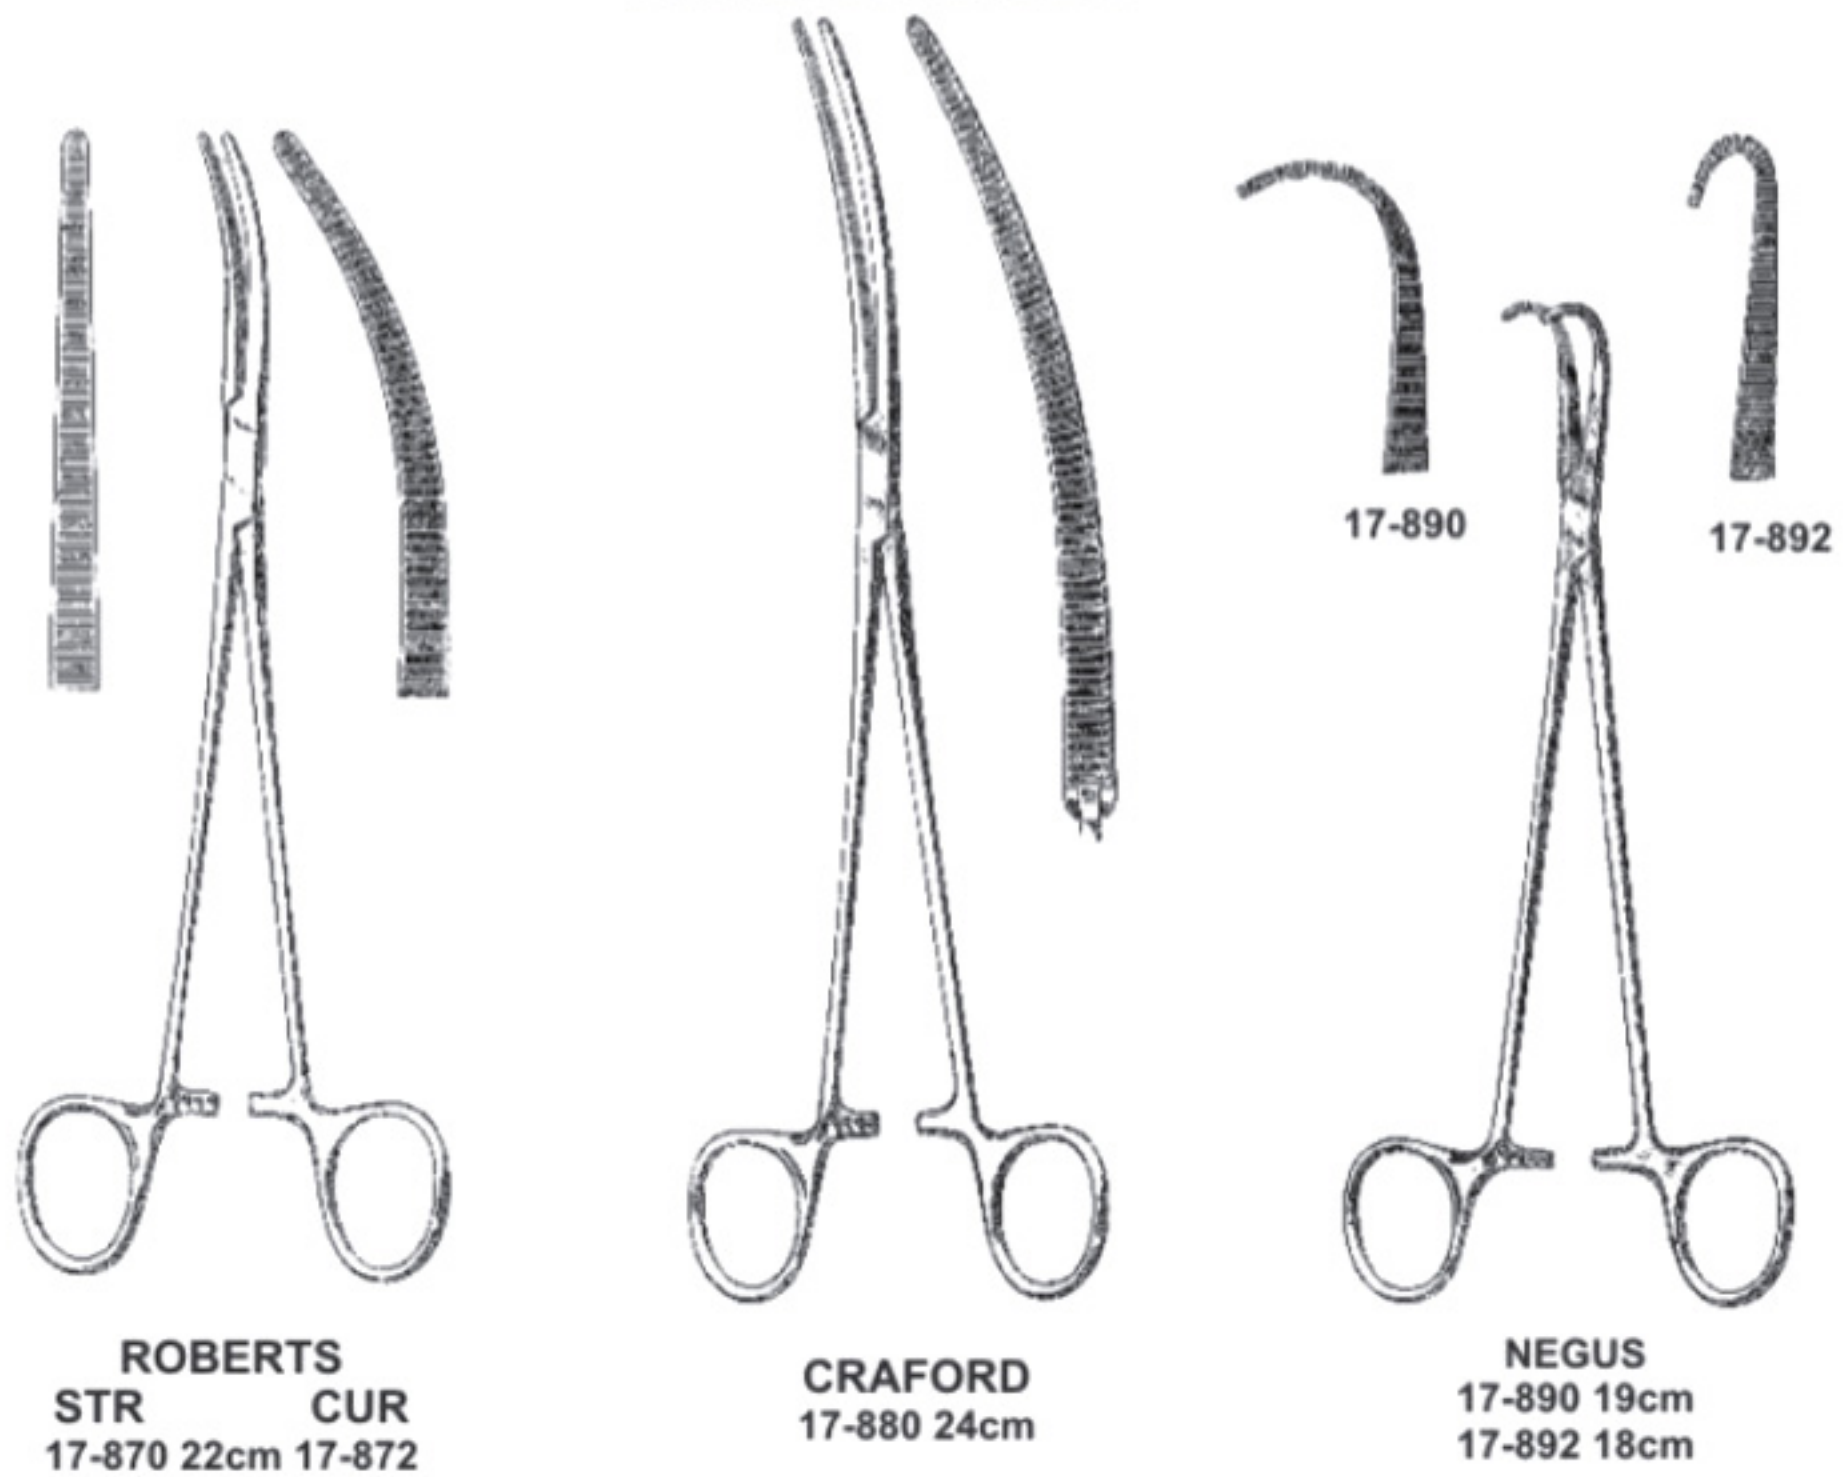

17-742

17-750

17-760

HEANEY
17-750 19.5cm 17-760
17-752 21 cm 17-762
17-754 23 cm 17-764

GENERAL INSTRUMENTS HYSTERECTOMY FORCEPS

MOYNIHAN
17-770 23cm
17-772 24cm

SPENCERWELLS
17-780 24cm
17-782 24cm
17-784 24cm
17-786 24cm

FAURE
17-790 25cm

WERTHEIM
17-800 25cm

WERTHEIM
17-810 23cm

WERTHEIM-CULLEN
17-820 21.5cm

GENERAL INSTRUMENTS PERITONEAL FORCEPS

BRONCHUS FORCEPS

GENERAL INSTRUMENTS

TOWEL CLAMPS

JONES
17-980 9cm

GENERAL INSTRUMENTS SINUS AND DRESSING FORCEPS

LISTER
19-790 12.5cm
19-792 15 cm
19-794 18 cm
19-796 20 cm

LISTER
19-800 12.5cm
19-802 15 cm
19-804 18 cm
19-806 20 cm

BRYANT
19-810 12.5cm