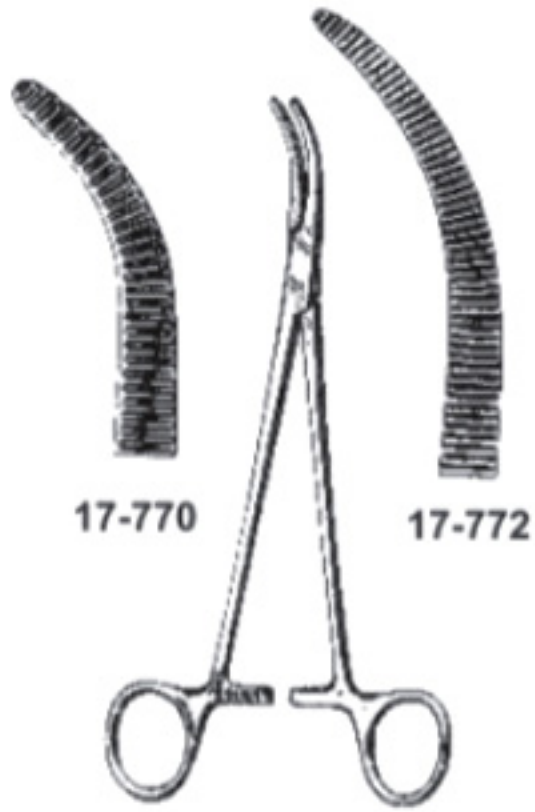

2

3

4

DEAN SHALLCROSS
17-720 18cm

PERITONEAL FORCEPS

DESJARDIN
17-730 21cm

PHANEUF
17-740 21.5cm
17-742 21.5cm

17-740

17-742

17-750

17-760

HEANEY
17-750 19.5cm 17-760
17-752 21 cm 17-762
17-754 23 cm 17-764

GENERAL INSTRUMENTS HYSTERECTOMY FORCEPS

MOYNIHAN
17-770 23cm
17-772 24cm

SPENCERWELLS
17-780 24cm
17-782 24cm
17-784 24cm
17-786 24cm