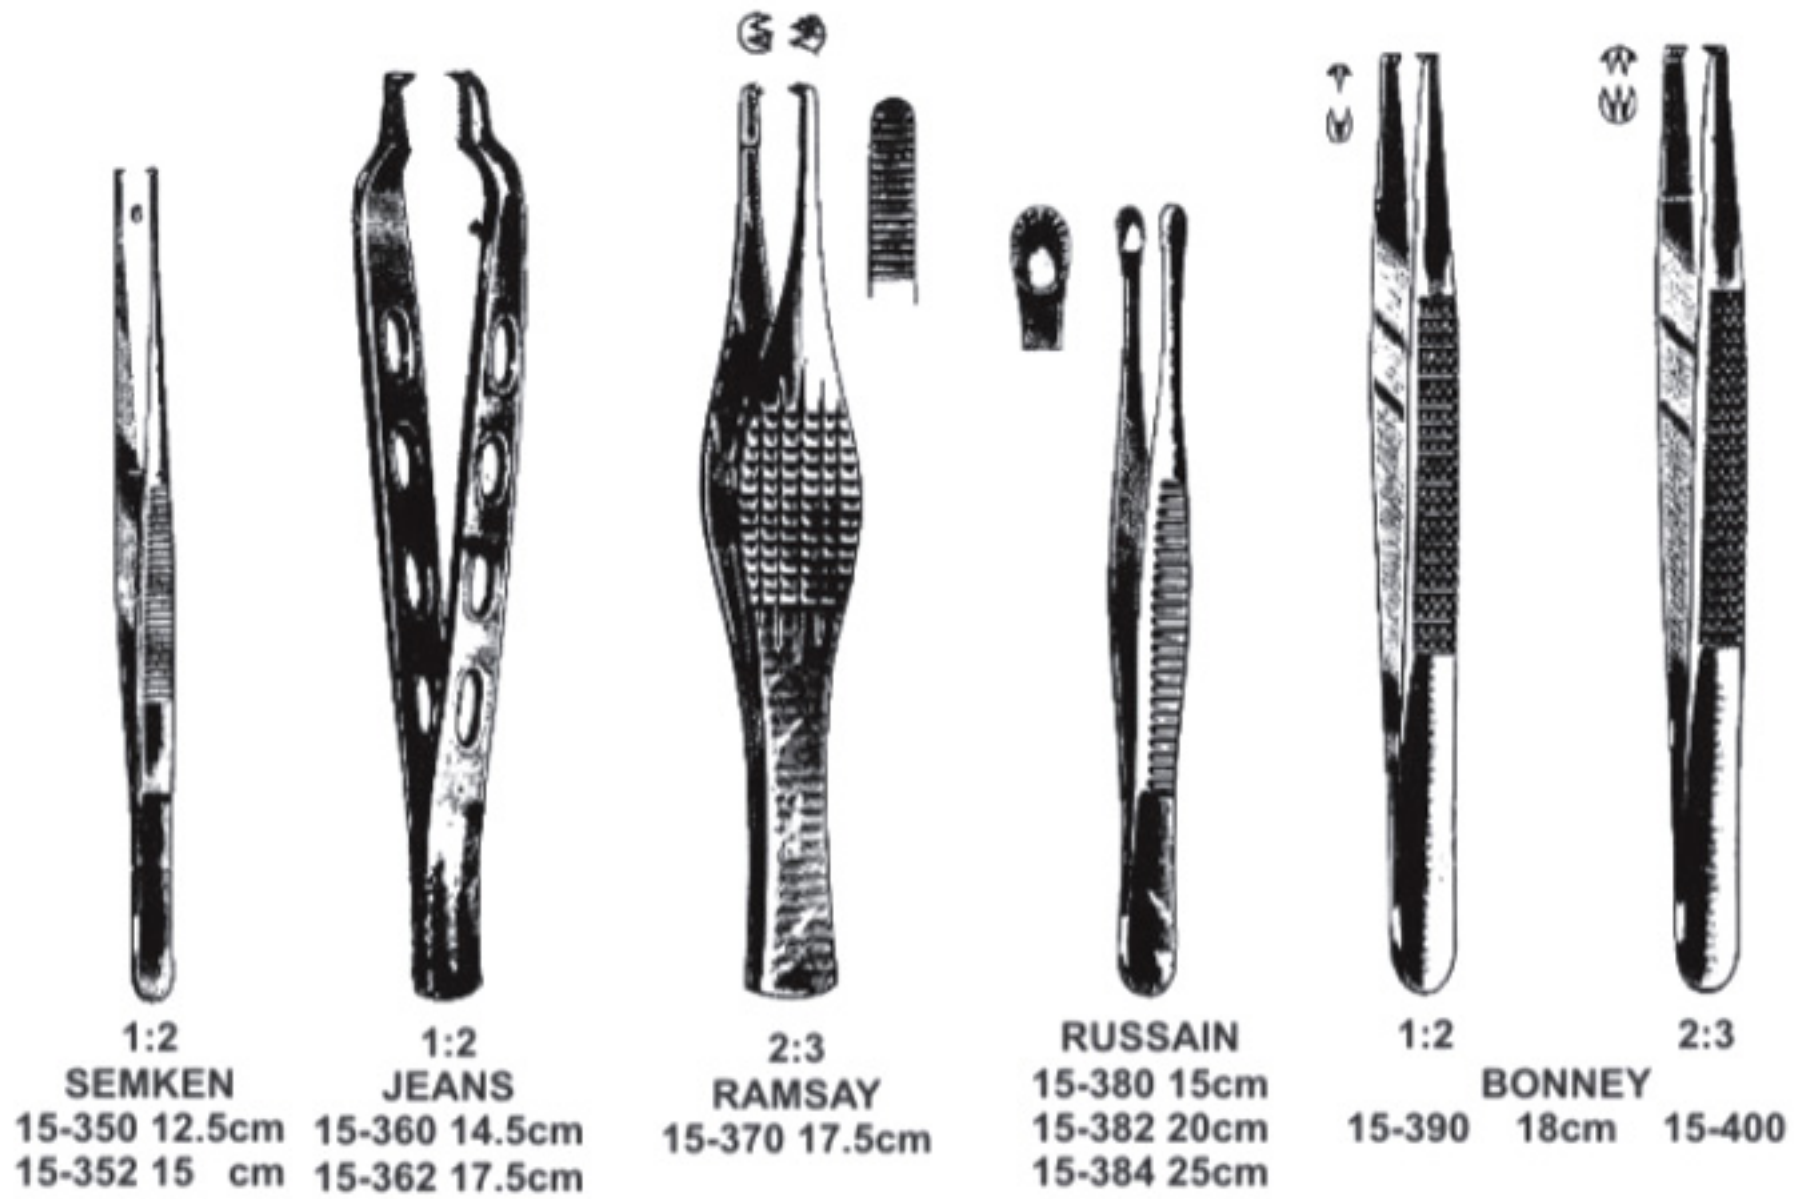

GENERAL INSTRUMENTS

DRESSING AND TISSUE FORCEPS