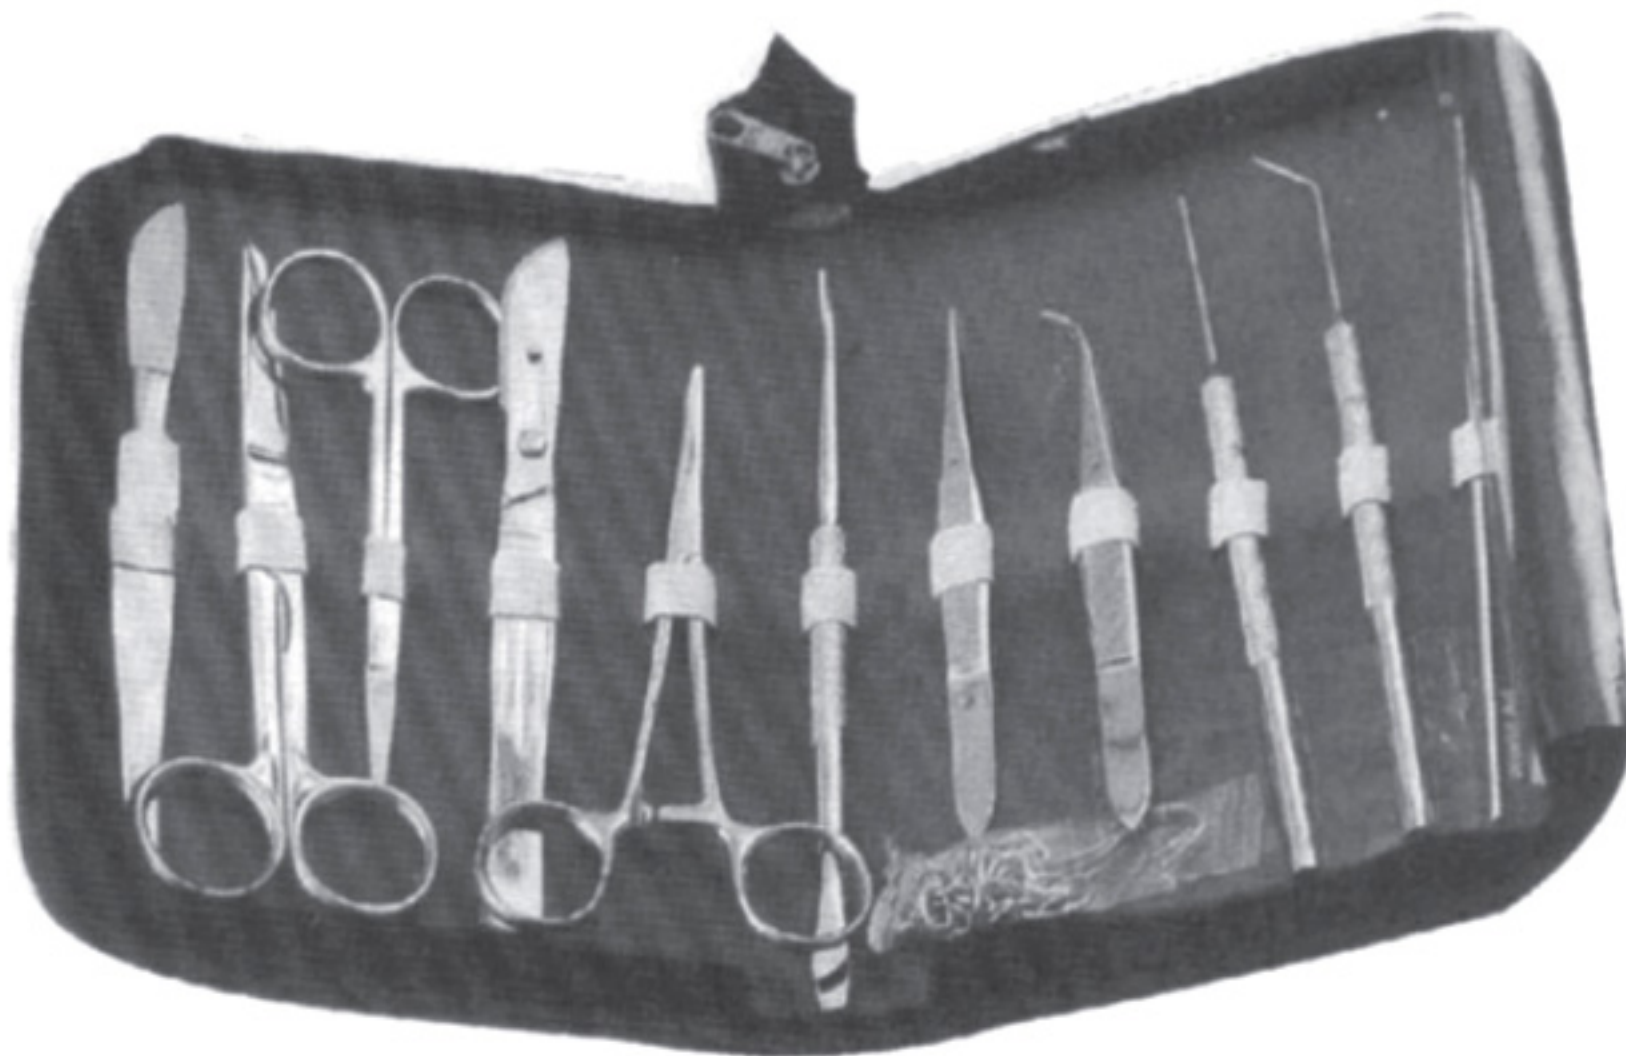

GENERAL INSTRUMENTS

DISSECTING SETS

11-120