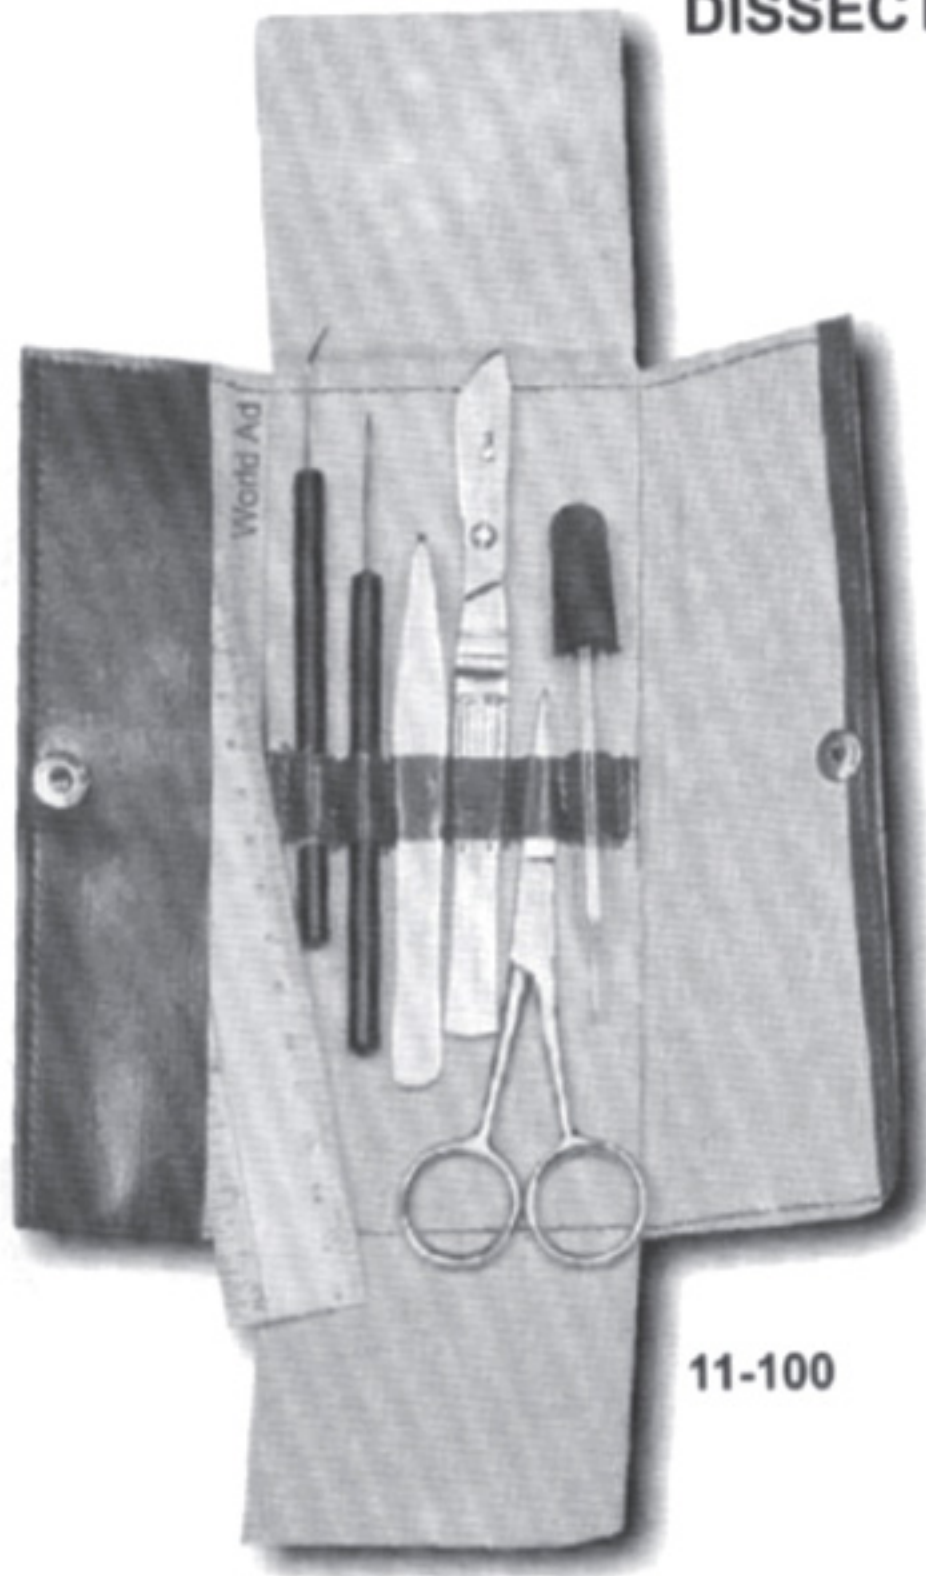

LISTON AMPUTATION
9-200 Blade 17, 20cm

AMPUTATION
9-210
Blade 13, 16, 19, 22cm

CALTIN
9-220
Blade 16, 19, 22cm

BRAIN
9-230
Blade 20, 22cm

RAZOR
9-240

GENERAL INSTRUMENTS

DISSECTING SETS

11-100