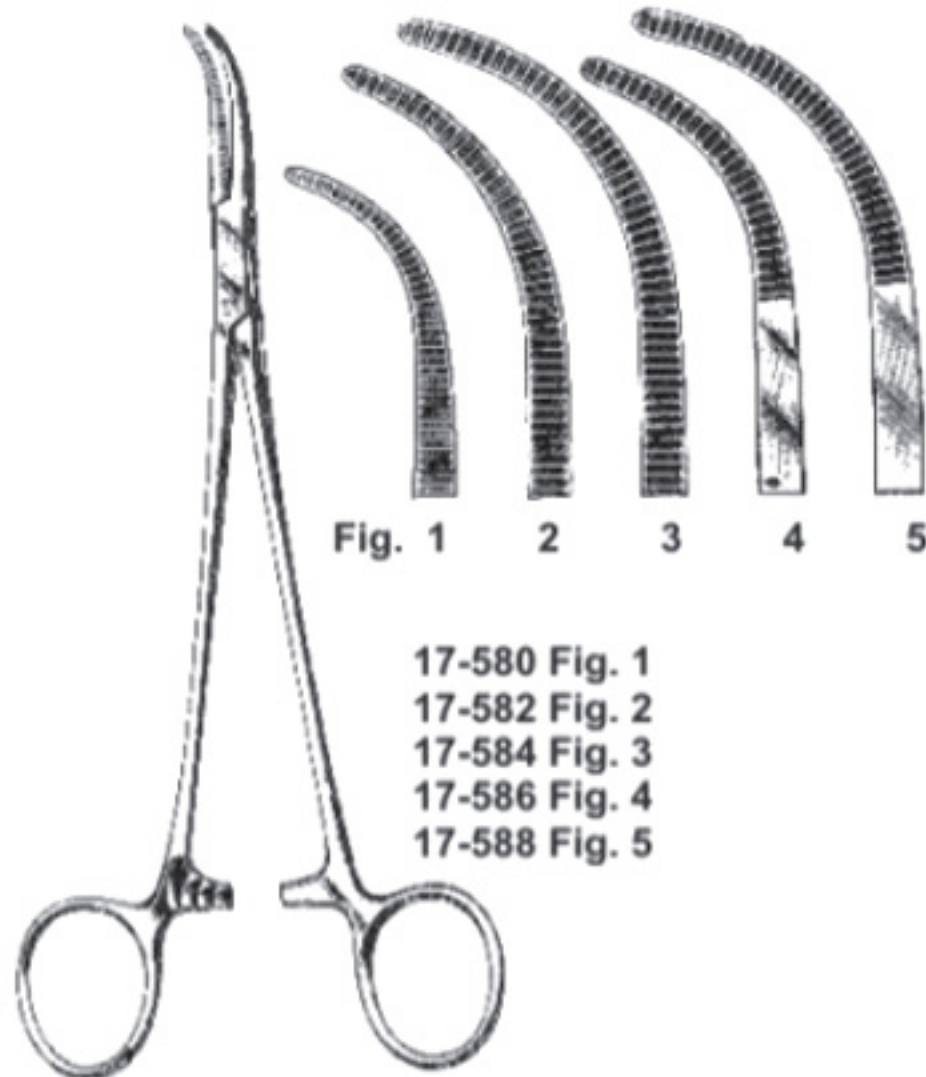

BAINBRIDGE

	STR	LEN	CUR	LEN
17-550	15cm		17-560	
17-452	18cm		17-562	

HEISS

17-540	20cm
17-542	20cm
17-544	20cm

RUMMEL

17-570	Fig. 1	23cm
17-572	Fig. 2	23cm
17-574	Fig. 3	23cm
17-576	Fig. 4	23cm

GENERAL INSTRUMENTS HAEMOSTATIC AND GALL DUCT FORCEPS